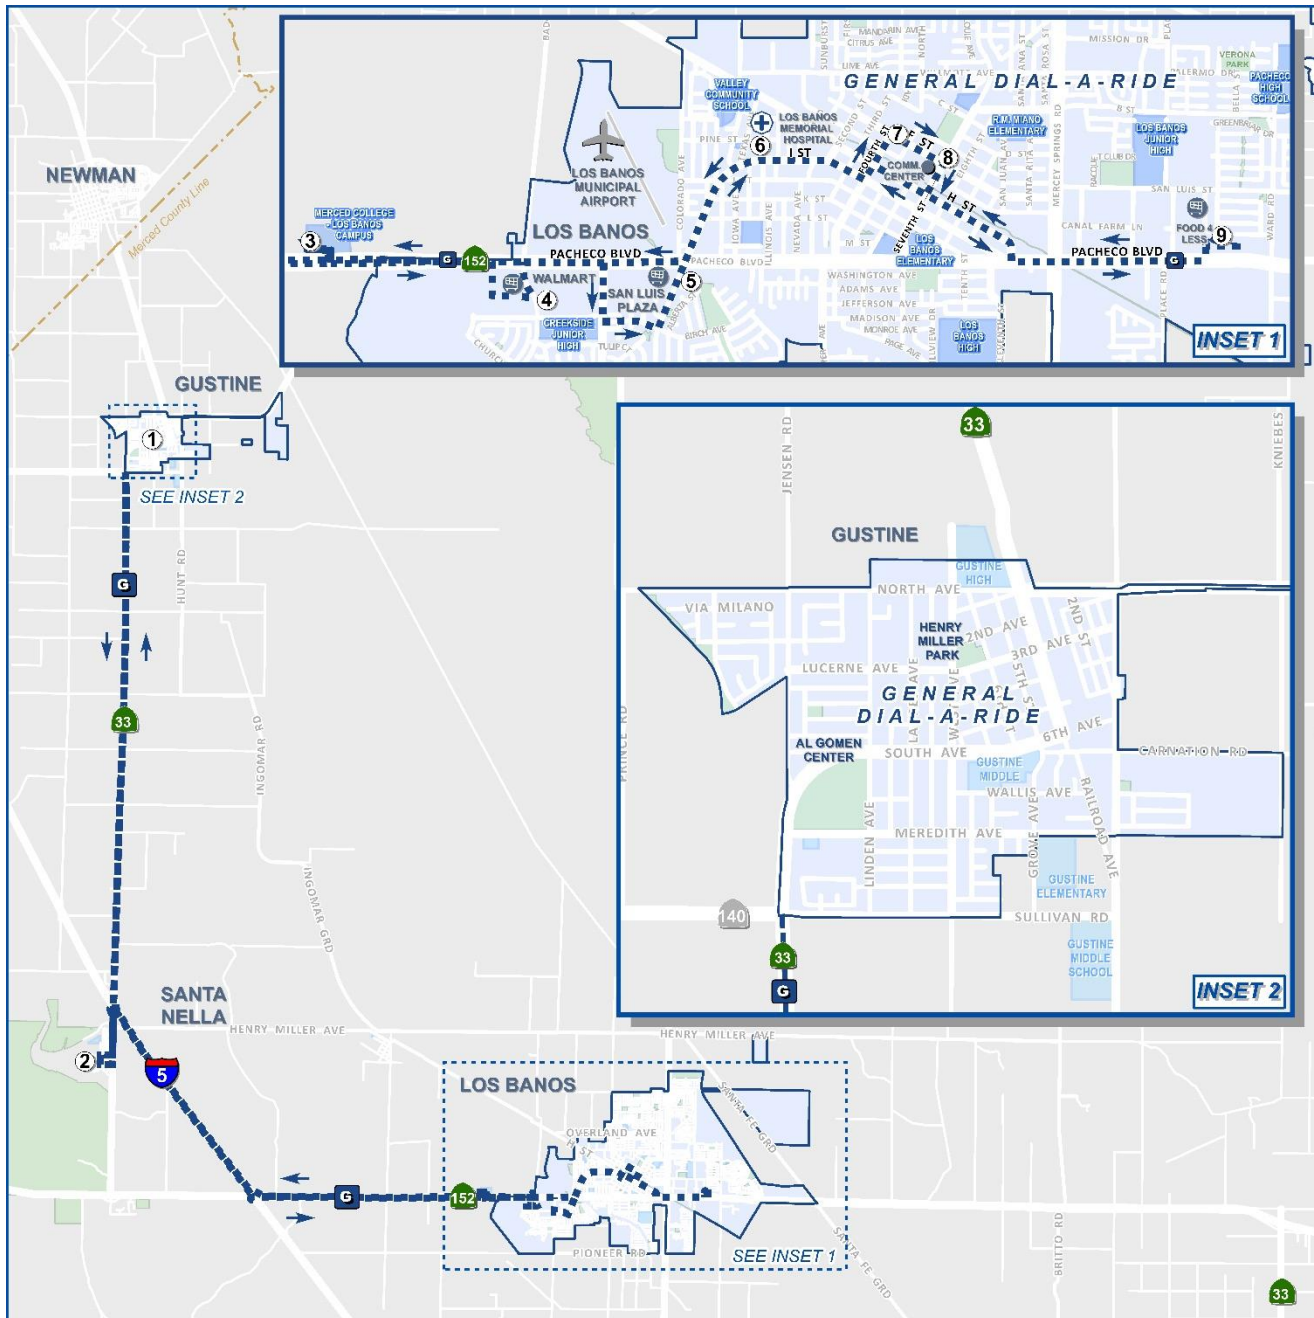

Gustine Link
Inter-City

- Los Banos
- Food 4 Less
- Community Center
- Fairgrounds
- Memorial Hospital
- Merced College
- Walmart
- Gustine
- Santa Nella

The Public Transportation Services of the
 Transit Joint Powers Authority for
 Merced County

Monday-Friday | To Los Banos

Lunes-Viernes | A Los Banos

①	②	③	④	⑤	⑥	⑦	⑧	⑨
Gustine Reservation Required Dial A Ride	Santa Nella Reservation Required Dial A Ride	Merced College Los Banos	Walmart Los Banos	San Luis Plaza	Across from Memorial Hospital	Los Banos Fairgrounds	Los Banos Community Center	Dollar Tree (Arrive)
* 6:50 - 7:05 AM	* 7:15AM - 7:20 AM	7:31 AM	7:36 AM	7:41 AM	7:47 AM	7:51 AM	7:55 AM	8:07 AM
* 12:25 - 12:40 PM	* 12:50 - 12:55 PM	1:06 PM	1:11 PM	1:16 PM	1:22 PM	1:26 PM	1:30 PM	1:42 PM
* 3:30 - 3:45 PM	* 3:55 - 4:00 PM	4:13 PM	4:18 PM	4:23 PM	4:29 PM	4:33 PM	4:37 PM	4:49 PM

Monday-Friday To Gustine

Lunes-Viernes | A Gustine

⑨	⑧	⑦	⑥	④	③	②	①
Dollar Tree (Depart)	Los Banos Community Center	Los Banos Fairgrounds	Memorial Hospital	Walmart Los Banos	Merced College Los Banos	Santa Nella Reservation Required Dial A Ride	Gustine Reservation Required Dial A Ride
11:03 AM	11:11 AM	11:15 AM	11:21 AM	11:27 AM	11:34 AM	* 11:45 - 11:50 AM	*12:20 - 12:20 pm
2:39 PM	2:47 PM	2:51 PM	2:57 PM	3:03 PM	3:10 PM	* 3:20- 3:25 pm	* 3:35 - 4:00 pm
4:50 PM	4:58 PM	5:02 PM	5:08 PM	5:14 PM	5:21 PM	* 5:30 - 5:35 PM	* 5:40 - 6:00 pm

\$3.00 Intercity Trip
Viaje Interurbano

\$1.50 Local Trips.
Viajes locales

½ Fares Available to Seniors (62+), Veterans, ADA or Medi-Care cardholders.
½ Tarifas disponibles para mayores de 62, veteranos, una tarjeta ADA o Medi-Care